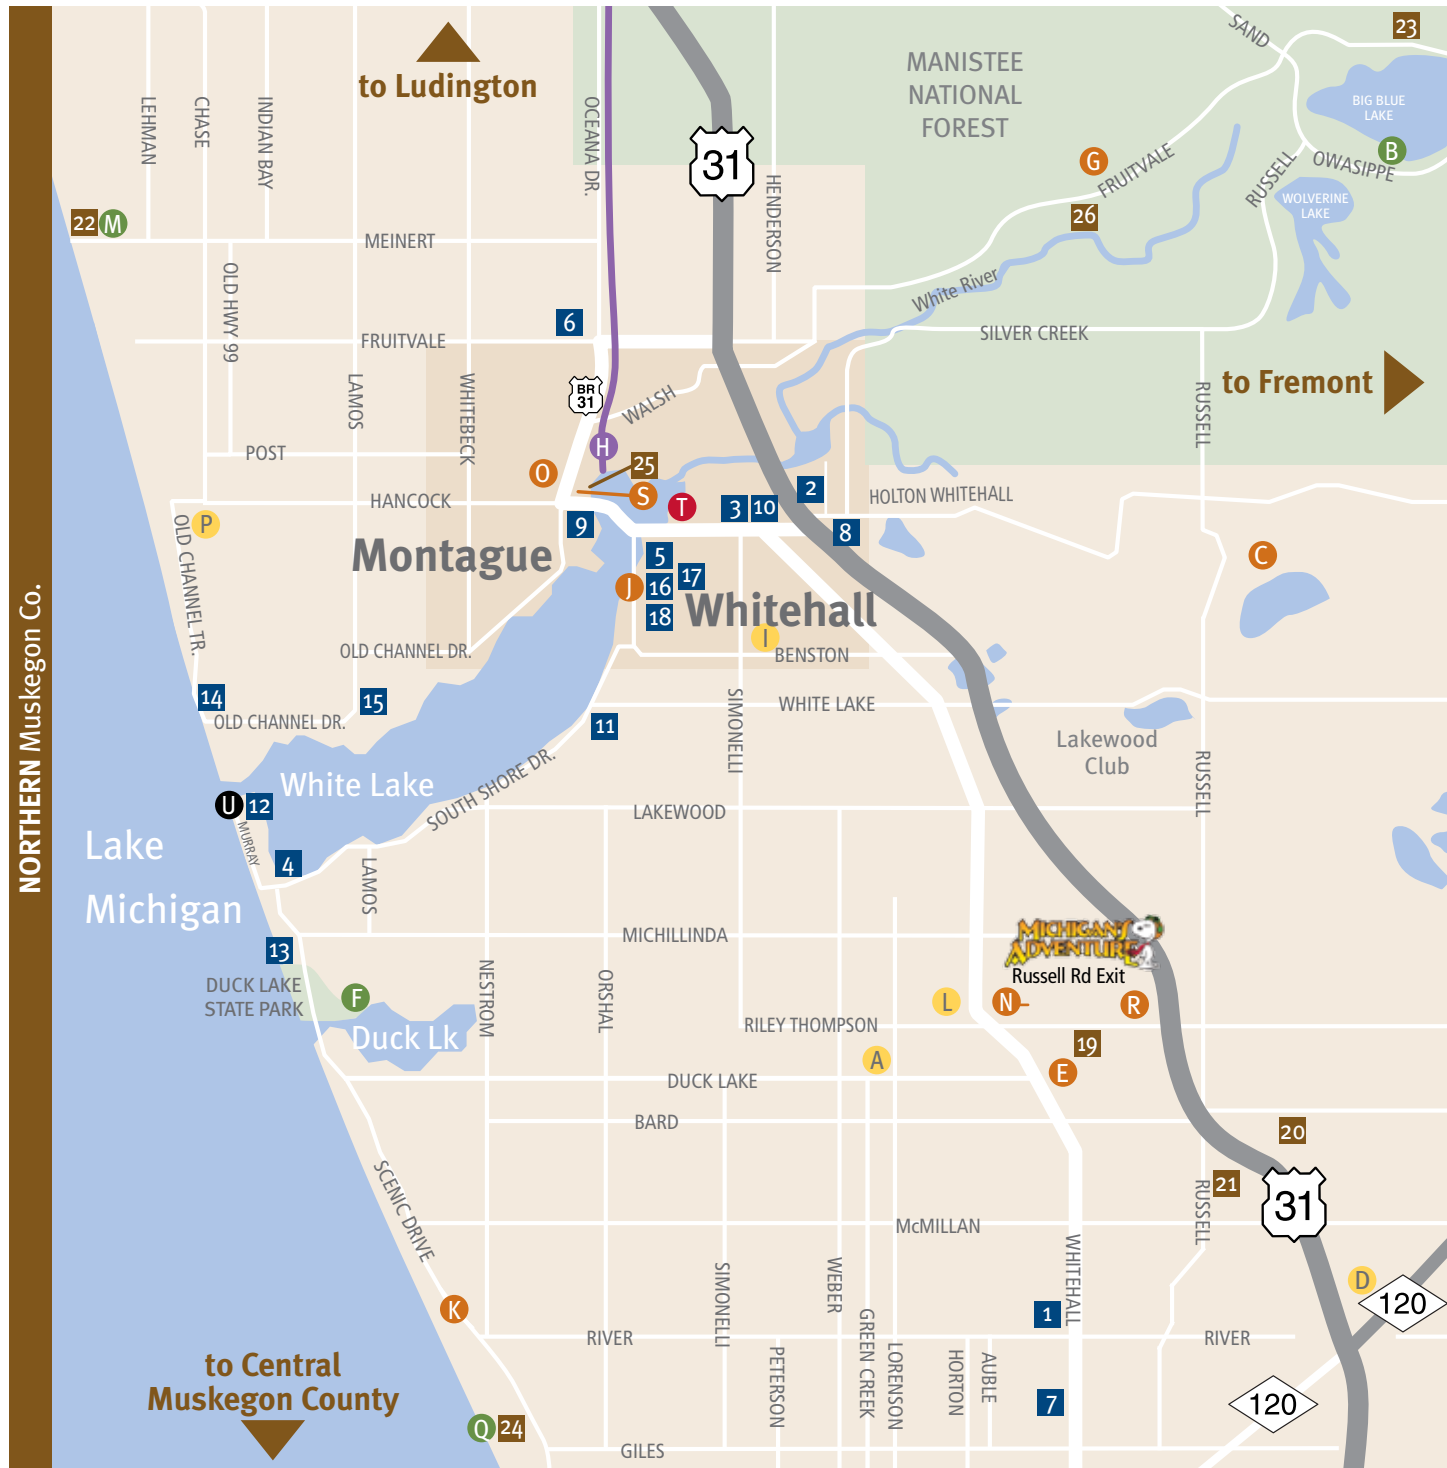

# NORTHERN Muskegon County Map

(includes Accommodations & Attractions)

## NORTHERN Muskegon County Map

### Campgrounds

- 19 Duck Creek RV Resort
- 20 KOA Campground
- 21 Lake Sch-Nepp-A-Ho
- 22 Meinert County Park
- 23 Oak Knoll Campground
- 24 Pioneer County Park
- 25 Trailway Campground
- 26 White River Campground

## Montague/Whitehall Downtown Detail Map